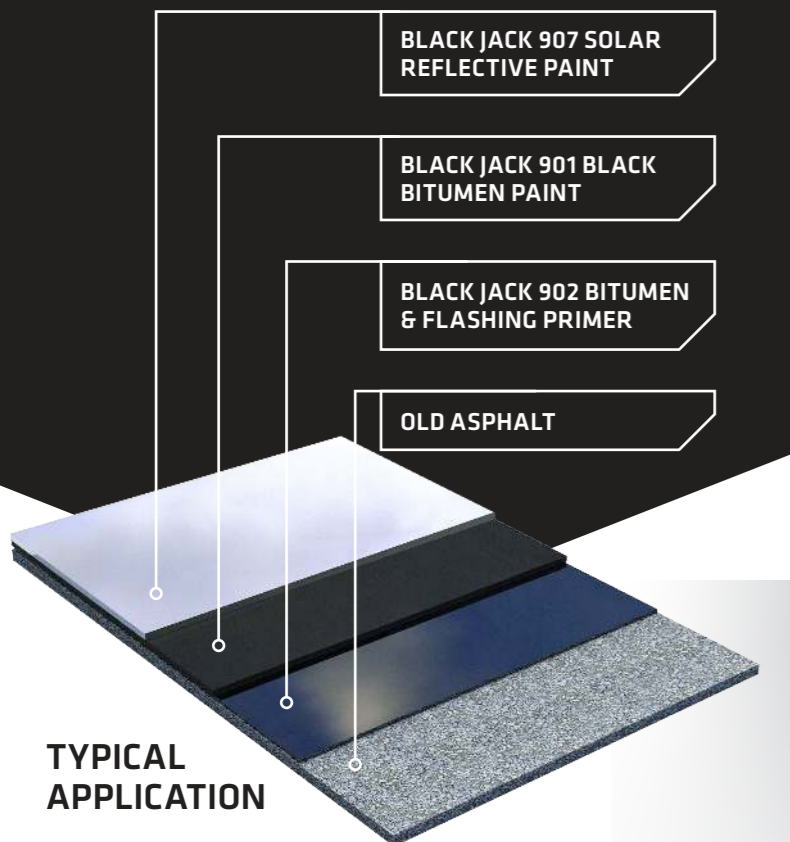

902 Bitumen & Flashing Primer

CODE	SIZE	COLOUR	MERCHANT INFORMATION	
			BOX QTY	BARCODE
90201	1LTR	BLACK	12	5029347009212
90205	5LTR	BLACK	4	5029347009250

903 Bitumen Trowel Mastic

CODE	SIZE	COLOUR	MERCHANT INFORMATION	
			BOX QTY	BARCODE
90301	1LTR	BLACK	12	5029347009311
90302	2.5LTR	BLACK	6	5029347009328
90305	5LTR	BLACK	4	5029347009359

904 Roof Felt Adhesive

CODE	SIZE	COLOUR	MERCHANT INFORMATION	
			BOX QTY	BARCODE
90401	1LTR	BLACK	12	5029347009410
90402	2.5LTR	BLACK	6	5029347009427
90405	5LTR	BLACK	4	5029347009458
90425	25LTR	BLACK	1	5029347009434

905 All Weather Roof Coating

CODE	SIZE	COLOUR	MERCHANT INFORMATION	
			BOX QTY	BARCODE
90505	5LTR	BLACK	4	5029347009557
90525	25LTR	BLACK	1	5029347009533

906 Bitumen Roofing Emulsion

CODE	SIZE	COLOUR	MERCHANT INFORMATION	
			BOX QTY	BARCODE
90605	5LTR	BLACK	4	5029347009656

907 Solar Reflective Paint

CODE	SIZE	COLOUR	MERCHANT INFORMATION	
			BOX QTY	BARCODE
90705	5LTR	SILVER	4	5029347009755
90725	25LTR	SILVER	1	5029347601027

Black Jack Flashing Tape

CODE	SIZE	COLOUR	MERCHANT INFORMATION	
			BOX QTY	BARCODE
FLAS075	75MM	LEAD LOOK	8	5029347099015
FLAS100	100MM	LEAD LOOK	6	5029347099022
FLAS150	150MM	LEAD LOOK	4	5029347099039
FLAS225	225MM	LEAD LOOK	2	5029347099046
FLAS300	300MM	LEAD LOOK	2	5029347099053
FLAS450	450MM	LEAD LOOK	1	5029347099060

TYPICAL APPLICATION