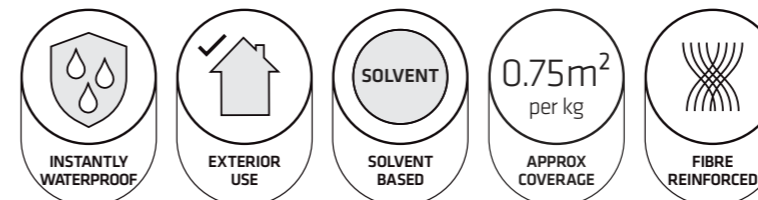

CODE	SIZE	COLOUR	MERCHANT INFORMATION	
			BOX QTY	BARCODE
EVCBK02	2.5KG	BLACK	6	5029347600969
EVCBK5	5KG	BLACK	4	5029347600976
EVCCLO1	1KG	TRANS	12	5029347612658
EVCCCL5	5KG	TRANS	4	5029347612665
EVCGY01	1KG	GREY	12	5029347609658
EVCGY02	2.5KG	GREY	6	5029347600709
EVCRYL5GY	5KG	GREY	4	5029347600716
EVCGY20	20KG	GREY	1	5029347600723
EVCWE5	5KG	WHITE	4	5029347600686

* Excludes translucent.